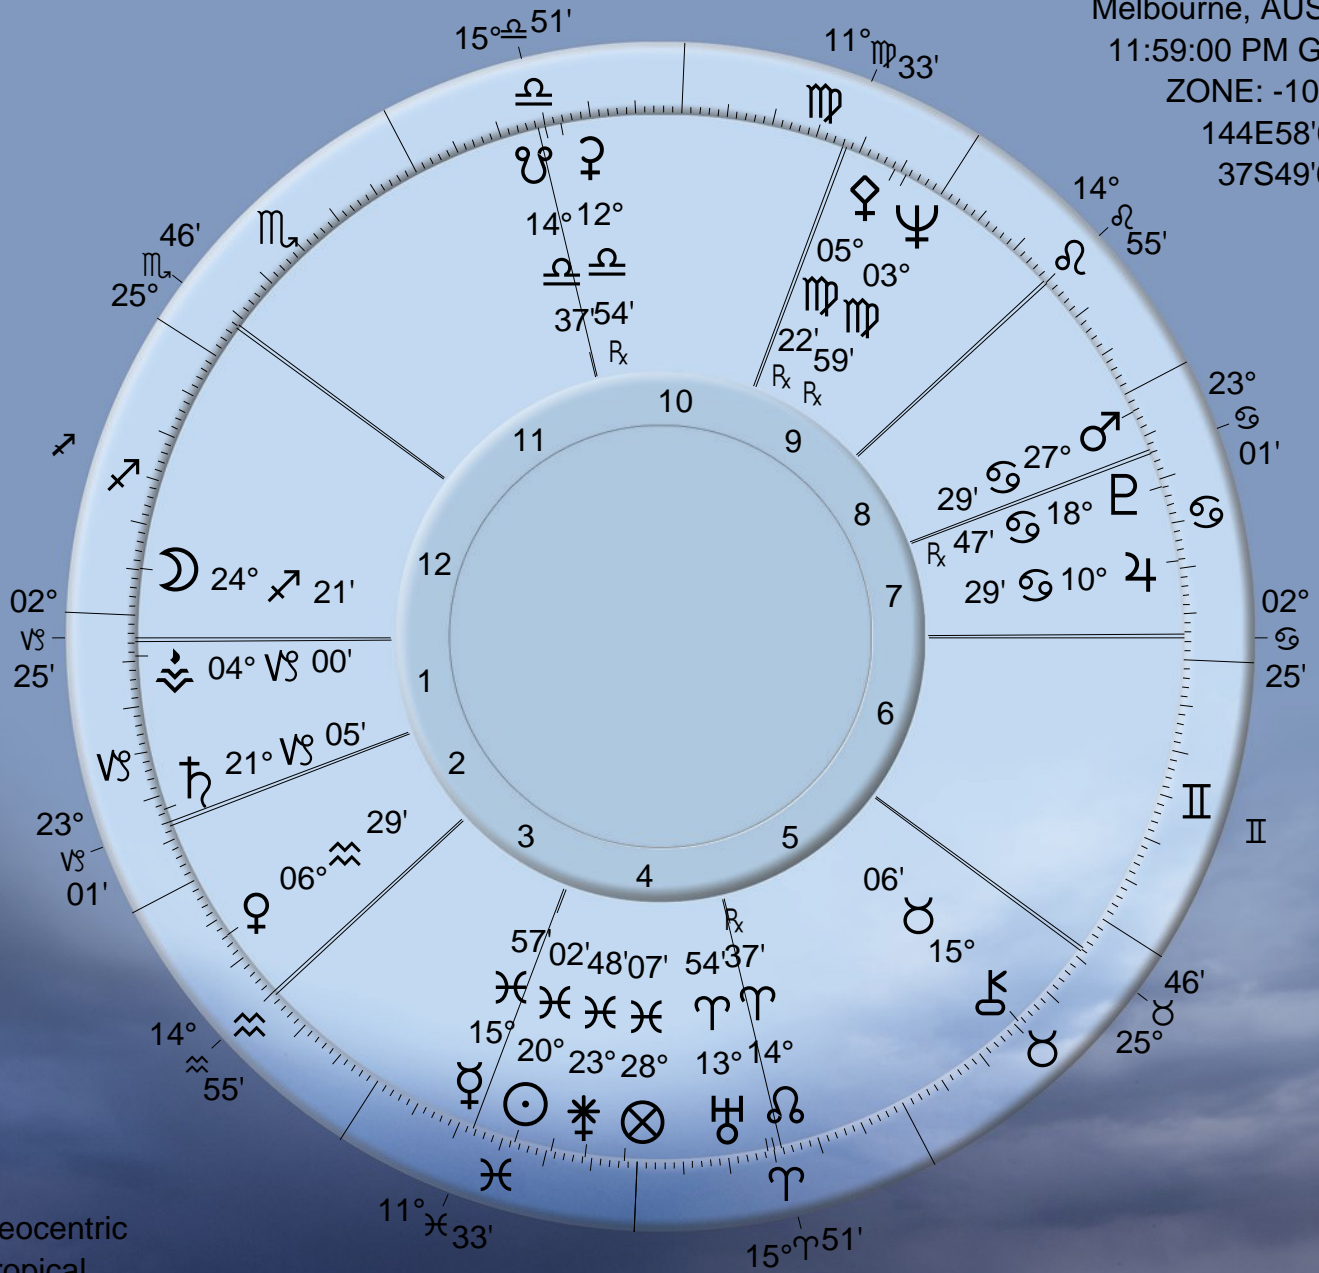

Rupert Murdoch  
Mar 11, 1931  
Melbourne, AUSTL  
11:59:00 PM GST  
ZONE: -10:00  
144E58'00"  
37S49'00"

Geocentric  
Tropical  
Placidus Houses